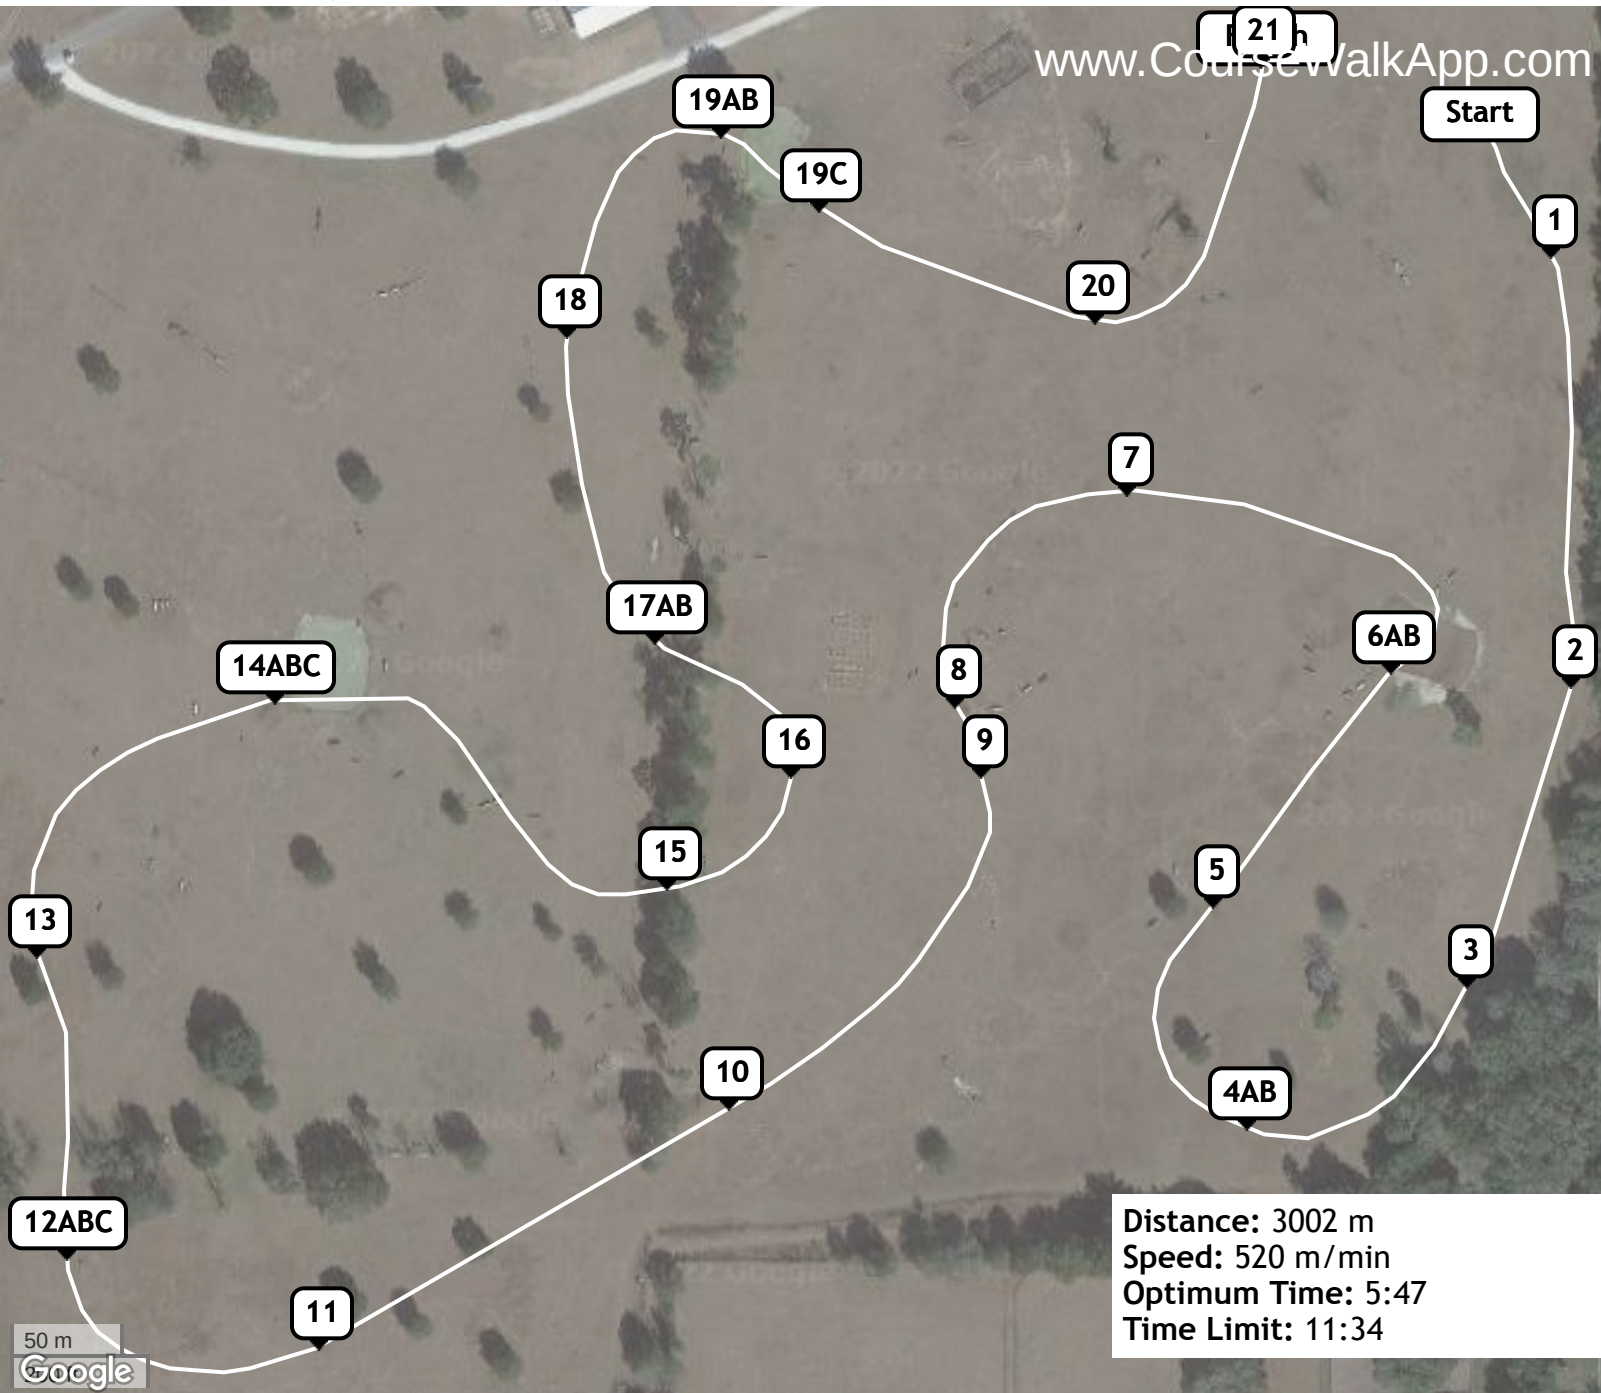

# Ocala Fall HT (ID: 31819) - Preliminary

- 1 Log Box
- 2 Green Roll
- 3 Step Table
- 4AB Cabins
- 5 Mulch Table
- 6AB Quarry
- 7 Flat Top Cabin
- 8 Roll
- 9
- 10 Wagon
- 11 Oxer
- 12ABC Coffin
- 13 MIM Table
- 14ABC FHP Spring
- 15 Trakehner
- 16 Aqueduct
- 17AB Offset Brush
- 18 Ramp
- 19AB FHP Splash
- 19C Brush
- 20 Boat House
- 21 Horse Shoe