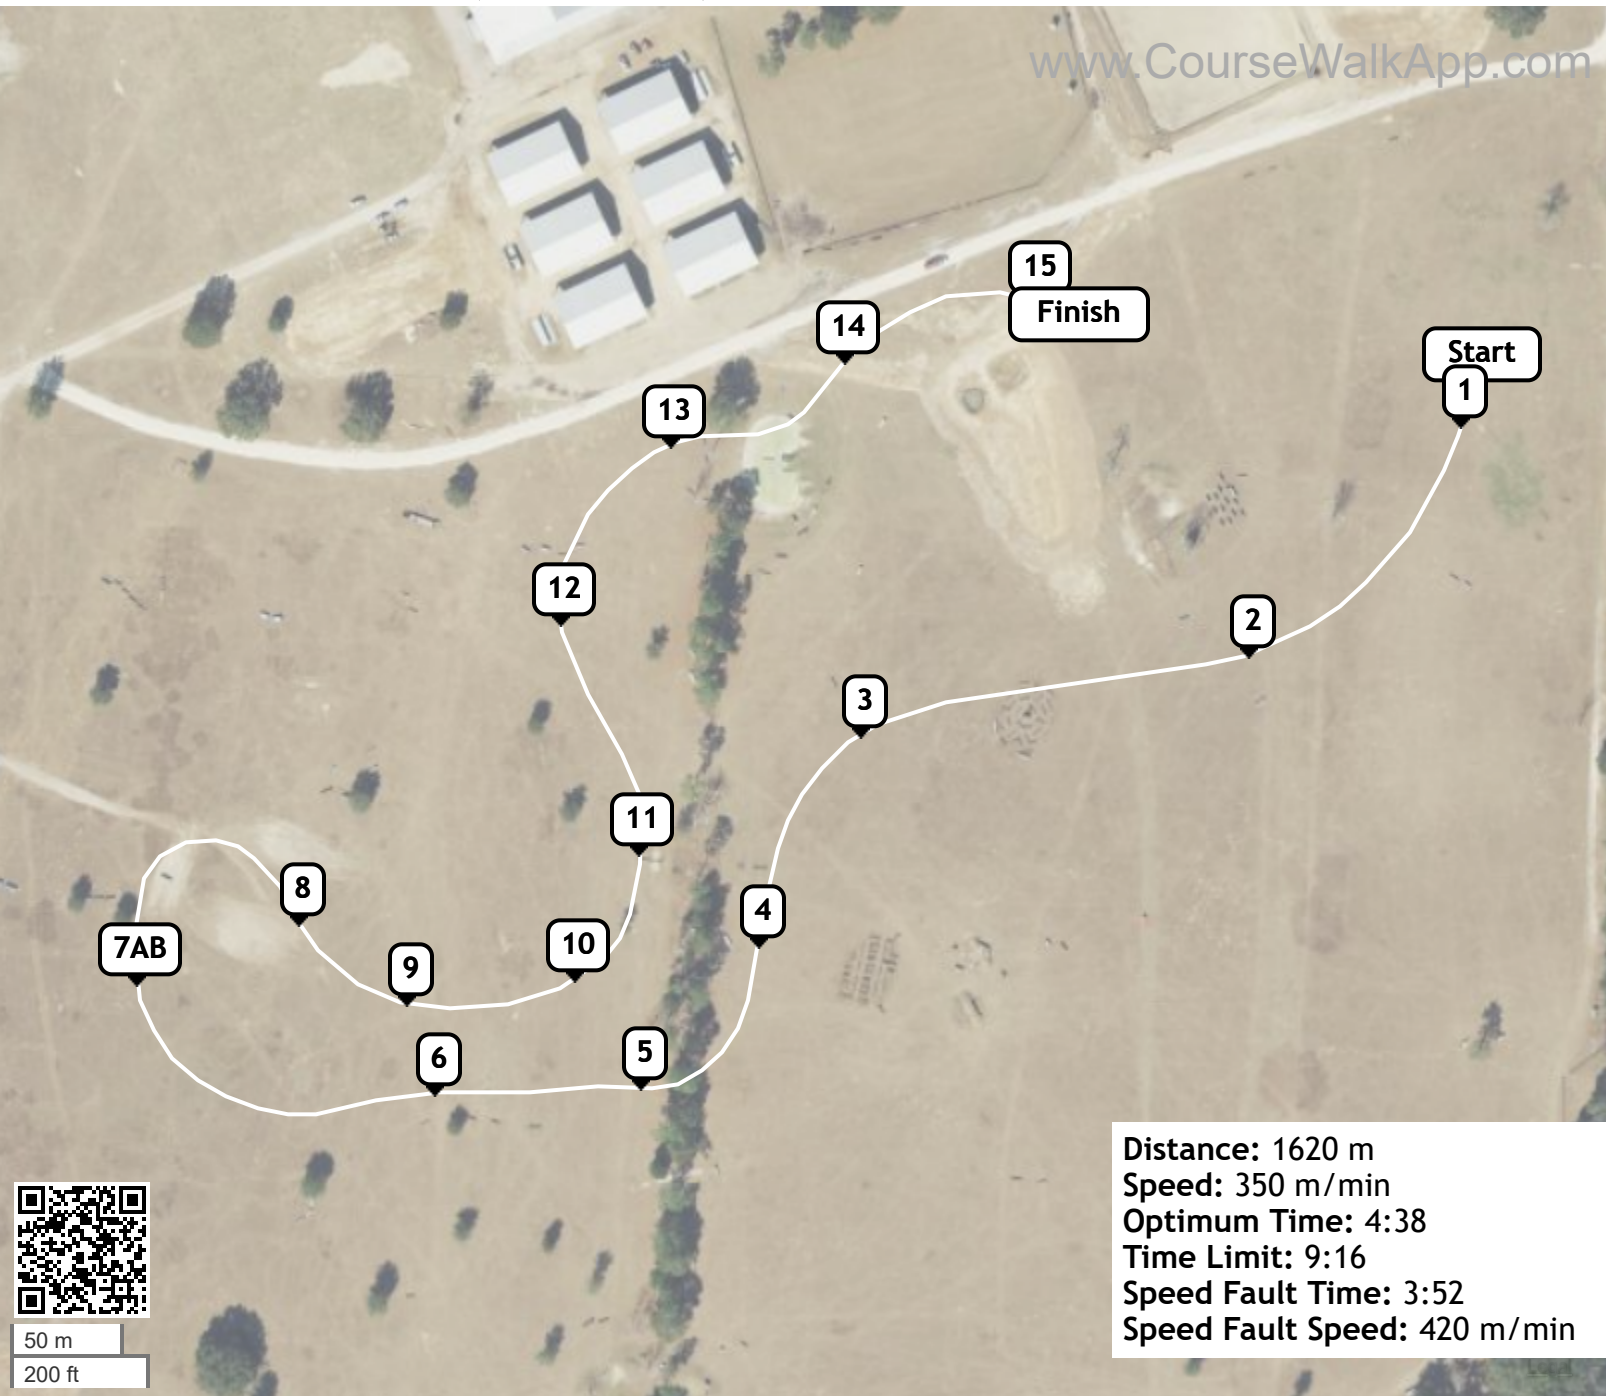

Ocala Summer HT 1 (ID: 28942) - Beginner Novice

www.CourseWalkApp.com

- 1 Log Box
- 2 Step Table
- 3 Log Ramp
- 4 Golden Roll
- 5 Sharks Tooth
- 6 Ditch Wall
- 7AB Roll - Palisade
- 8 Splash
- 9 Wagon
- 10 Flat Top House
- 11 Brown Table
- 12 Log
- 13 Old Water
- 14 Coop
- 15 Pole Table

Distance: 1620 m
Speed: 350 m/min
Optimum Time: 4:38
Time Limit: 9:16
Speed Fault Time: 3:52
Speed Fault Speed: 420 m/min

50 m
200 ft